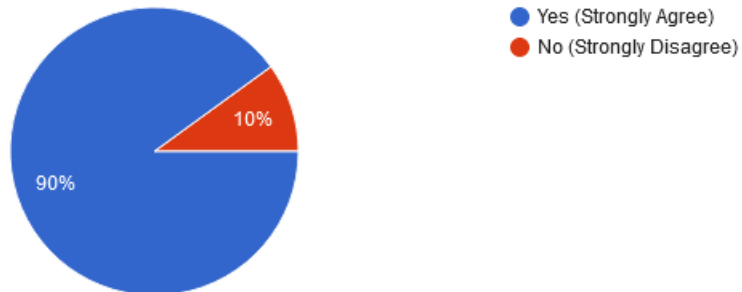

KL Deemed to be UNIVERSITY

(Off Campus, Hyderabad) Estd. u/s 3 of UGC Act 1956

Campus: RVS NAGAR, Aziz nagar (PO), Moinabad Road, Hyderabad , R.R. Dist-500075.

The length of the program was appropriate

50 responses