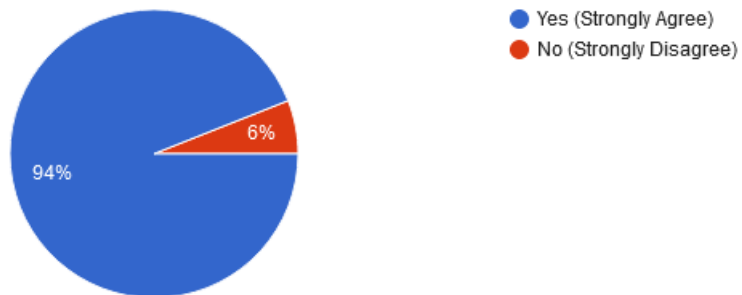

KL Deemed to be UNIVERSITY

(Off Campus, Hyderabad) Estd. u/s 3 of UGC Act 1956

Campus: RVS NAGAR, Aziz nagar (PO), Moinabad Road, Hyderabad , R.R. Dist-500075.

The level of program was appropriate

50 responses