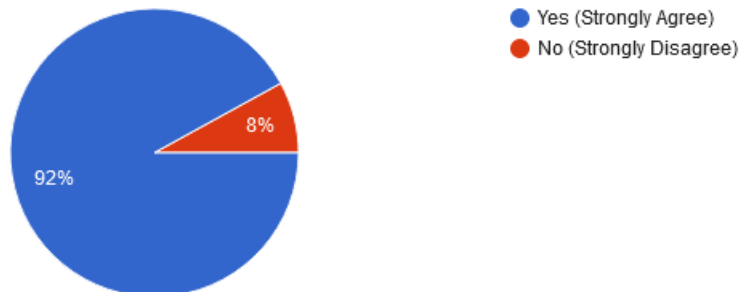

Feedback

The Program met my expectations

50 responses

The content was helpful

50 responses

KL Deemed to be UNIVERSITY

(Off Campus, Hyderabad) Estd. u/s 3 of UGC Act 1956

Campus: RVS NAGAR, Aziz nagar (PO), Moinabad Road, Hyderabad , R.R. Dist-500075.