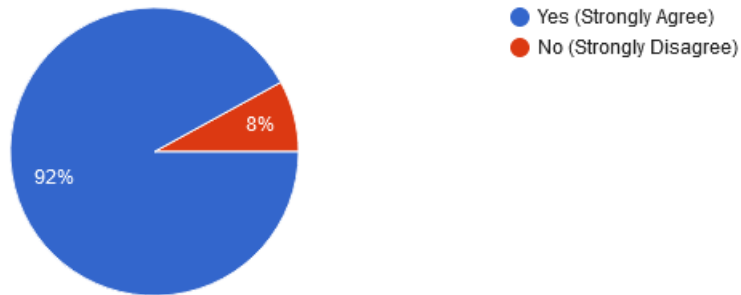

KL Deemed to be UNIVERSITY

(Off Campus, Hyderabad) Estd. u/s 3 of UGC Act 1956

Campus: RVS NAGAR, Aziz nagar (PO), Moinabad Road, Hyderabad , R.R. Dist-500075.

Ref: KLEF/KLH/NSS/Outreach Programme/2019

Date: 13 Aug 2019

Feedback

The Program met my expectations

50 responses