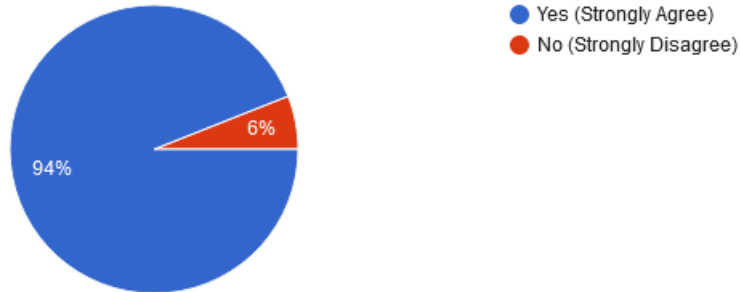

KL Deemed to be UNIVERSITY

(Off Campus, Hyderabad) Estd. u/s 3 of UGC Act 1956

Campus: RVS NAGAR, Aziz nagar (PO), Moinabad Road, Hyderabad , R.R. Dist-500075.

The speaker had a good understanding of the topic

50 responses