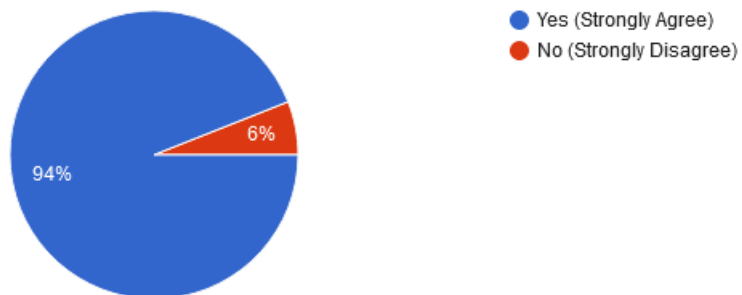

The format was enjoyable

50 responses