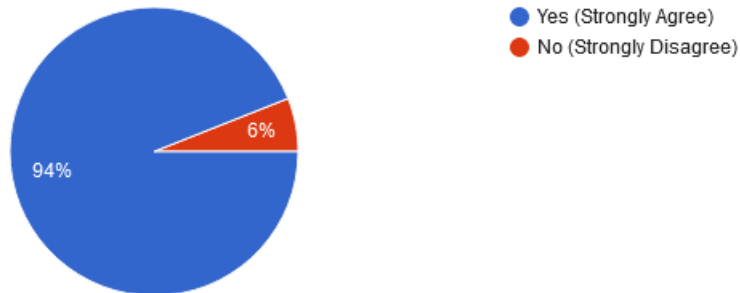

The program was worth my time

50 responses