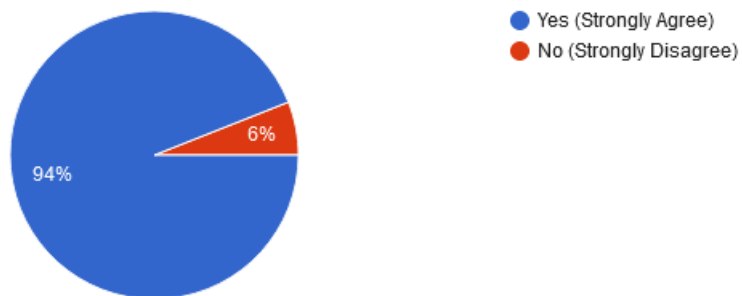

I recommend that the program to be repeated for other students

50 responses